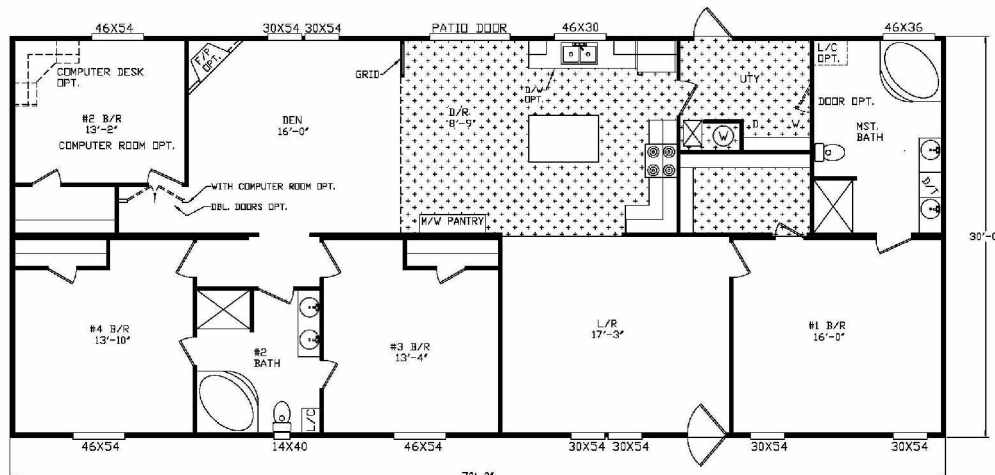

**INTERIOR**

Full Length Drapes in Living Room  
Mini Blinds Throughout  
Brushed Nickel Door Knobs Throughout  
Wrapped Molding  
Wrapped Door Jambs  
30" Bedroom Doors

**EXTERIOR**

Vinyl Siding  
Shingle Roof  
White Receiver Windows  
Exterior Light at Each Ext Door  
House Type Front Door W/Storm

**BATH**

Glamour Master Bath  
48" Shower Stall Master Bath  
Framed Mirror in all Baths  
Double Lavs in Master Bath (Most Models)  
Ceramic Toilets

**POPULAR OPTIONS**

20' SS Refrigerator  
Thermal Zone II or III  
Ceiling Fan  
Wainscot  
Microwave Oven

Linen Cabinets  
Upgrade Carpet  
Fireplace  
Dishwasher  
Storm Windows

Skylights  
Steel Front Door  
Deluxe Range  
Plywood Floors  
Icemaker

**Model 3011 74 x 32 4 Bedrooms 2 Baths 2100 Sq. Ft.**

3011