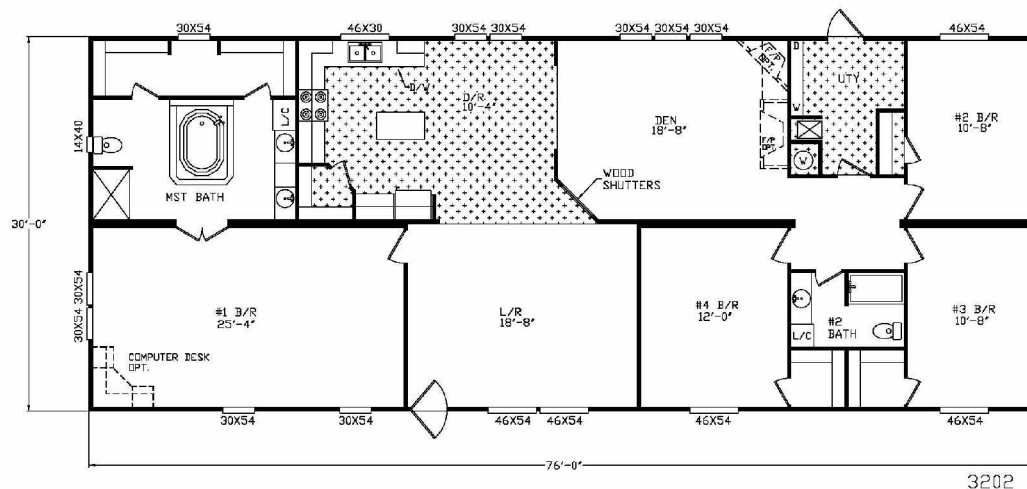

INTERIOR

- 21 oz. Textured Carpet
- Rebond Carpet Pad
- Crown Molding in Living Area
- Base Board Molding in Living Area
- Recessed 2" Plantation Blinds
- 3" Window Trim
- Valances Throughout
- 30" Bedroom Doors
- Six Panel Interior Doors
- Lever Interior Door Handles
- Foyer at Front Door
- Wire Rack Shelving in Closets

KITCHEN

- Raised Panel Cabinet Doors
- 30" Overhead Cabinets
- Adjustable Hidden Hinges in all Cabinets
- Roller Guides on all Drawers
- White Lined Cabinets
- Stainless Steel Kitchen Sink
- Goose Neck Faucet
- Ceramic Back Splash in Kitchen
- Congoleum (20 mil) Lino in Kitchen
- Deluxe Rope Trim
- Whirlpool 18' Refrigerator W/Icemaker (Black)
- Whirlpool Dishwasher (Black)
- Whirlpool Deluxe Electric Range (Black)
- Whirlpool Over The Range Microwave

BATH

- 48" One Piece Shower Stall W/Door
- One Piece Tub Master Bath
- 54" One Piece Tub #2 Bath
- Beveled Mirrors in Baths
- China Lav Bowls in Baths

Model 3202 80 x 32 4 Bedroom 2 Bath 2280 Sq. Ft.

Renderings and diagrams are meant to be representative and keeping with RIVER BIRCH'S policy of constant updating and improvement, may vary from the actual home. All dimensions are nominal. Ask your retailer for specifics.
 PRICES AND SPECIFICATIONS SUBJECT TO CHANGE WITHOUT NOTICE OR OBLIGATION.