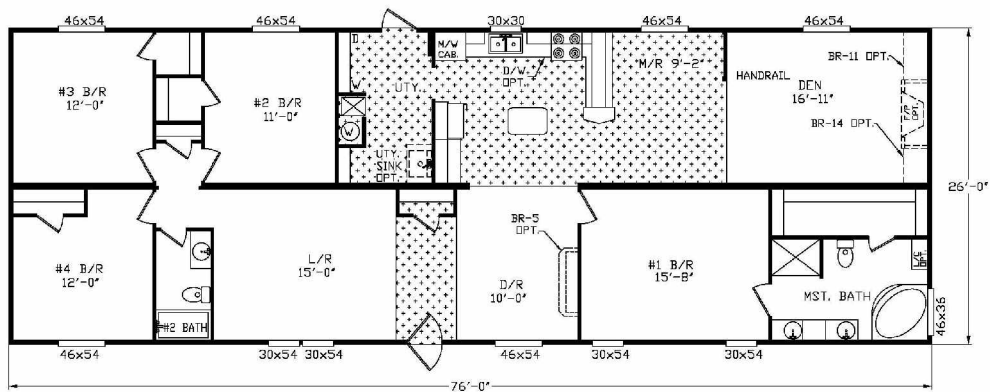

BATH

- Glamour Master Bath
- 48" Shower Stall Master Bath
- Framed Mirror in all Baths
- Double Lavs in Master Bath (Most Models)
- Ceramic Toilets

- 20' SS Refrigerator
- Thermal Zone II or III
- Ceiling Fan
- Wainscot
- Microwave Oven

POPULAR OPTIONS

- Linen Cabinets
- Upgrade Carpet
- Fireplace
- Dishwasher
- Storm Windows

- Skylights
- Steel Front Door
- Deluxe Range
- Plywood Floors
- Icemaker

Model 4028 80 x 28 4 Bedrooms 2 Baths 1976 Sq. Ft.

4028

Renderings and diagrams are meant to be representative and keeping with RIVER BIRCH'S policy of constant updating and improvement, may vary from the actual home. All dimensions are nominal. Ask your retailer for specifics.
 PRICES AND SPECIFICATIONS SUBJECT TO CHANGE WITHOUT NOTICE OR OBLIGATION.