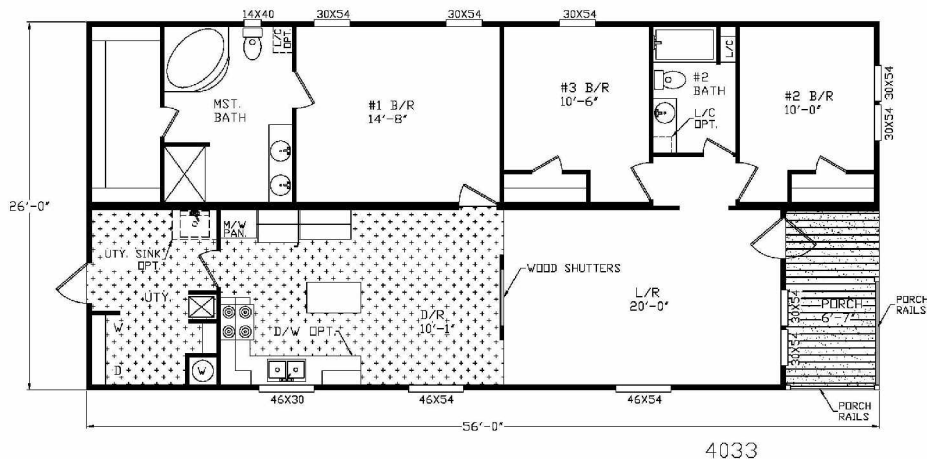

INTERIOR

- Full Length Drapes in Living Room
- Mini Blinds Throughout
- Brushed Nickel Door Knobs Throughout
- Wrapped Molding
- Wrapped Door Jambs
- 30" Bedroom Doors

EXTERIOR

- Vinyl Siding
- Shingle Roof
- White Receiver Windows
- Exterior Light at Each Ext Door
- House Type Front Door W/Storm

BATH

- Glamour Master Bath
- 48" Shower Stall Master Bath
- Framed Mirror in all Baths
- Double Lavs in Master Bath (Most Models)
- Ceramic Toilets

POPULAR OPTIONS

- 20' SS Refrigerator
- Thermal Zone II or III
- Ceiling Fan
- Wainscot
- Microwave Oven

- Linen Cabinets
- Upgrade Carpet
- Fireplace
- Dishwasher
- Storm Windows

- Skylights
- Steel Front Door
- Deluxe Range
- Plywood Floors
- Icemaker

Model 4033 60 x 28 3 Bedrooms 2 Baths 1456 Sq. Ft.

Renderings and diagrams are meant to be representative and keeping with RIVER BIRCH'S policy of constant updating and improvement, may vary from the actual home. All dimensions are nominal. Ask your retailer for specifics.
 PRICES AND SPECIFICATIONS SUBJECT TO CHANGE WITHOUT NOTICE OR OBLIGATION.