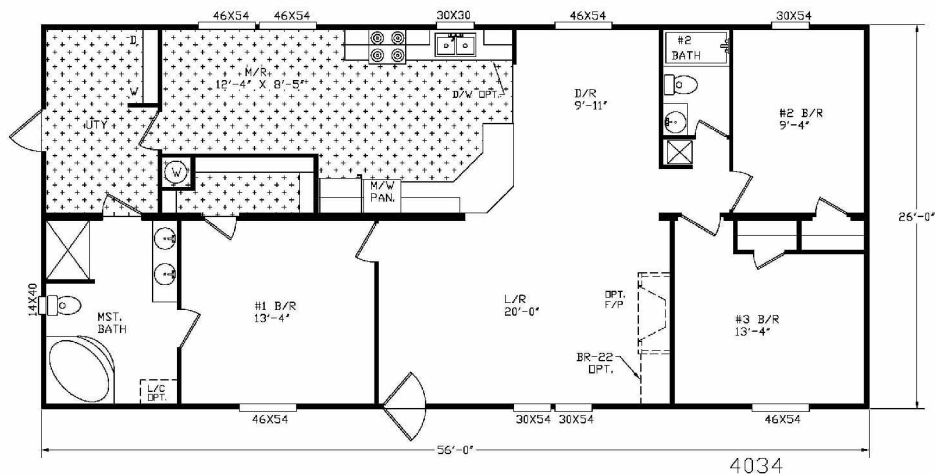

BATH

Glamour Master Bath
 48" Shower Stall Master Bath
 Framed Mirror in all Baths
 Double Lavs in Master Bath (Most Models)
 Ceramic Toilets

20' SS Refrigerator
 Thermal Zone II or III
 Ceiling Fan
 Wainscot
 Microwave Oven

POPULAR OPTIONS

Linen Cabinets
 Upgrade Carpet
 Fireplace
 Dishwasher
 Storm Windows

Skylights
 Steel Front Door
 Deluxe Range
 Plywood Floors
 Icemaker

Model 4034 60 x 28 3 Bedrooms 2 Baths 1456 Sq. Ft.